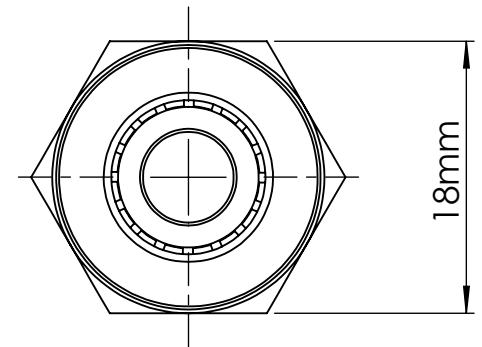

BSPT 1/8-28

Part Number:

MCS10R1-8W

316 Stainless Steel Male Connector, 10mm Tube, 1/8" BSPT

11x8.5

kfi