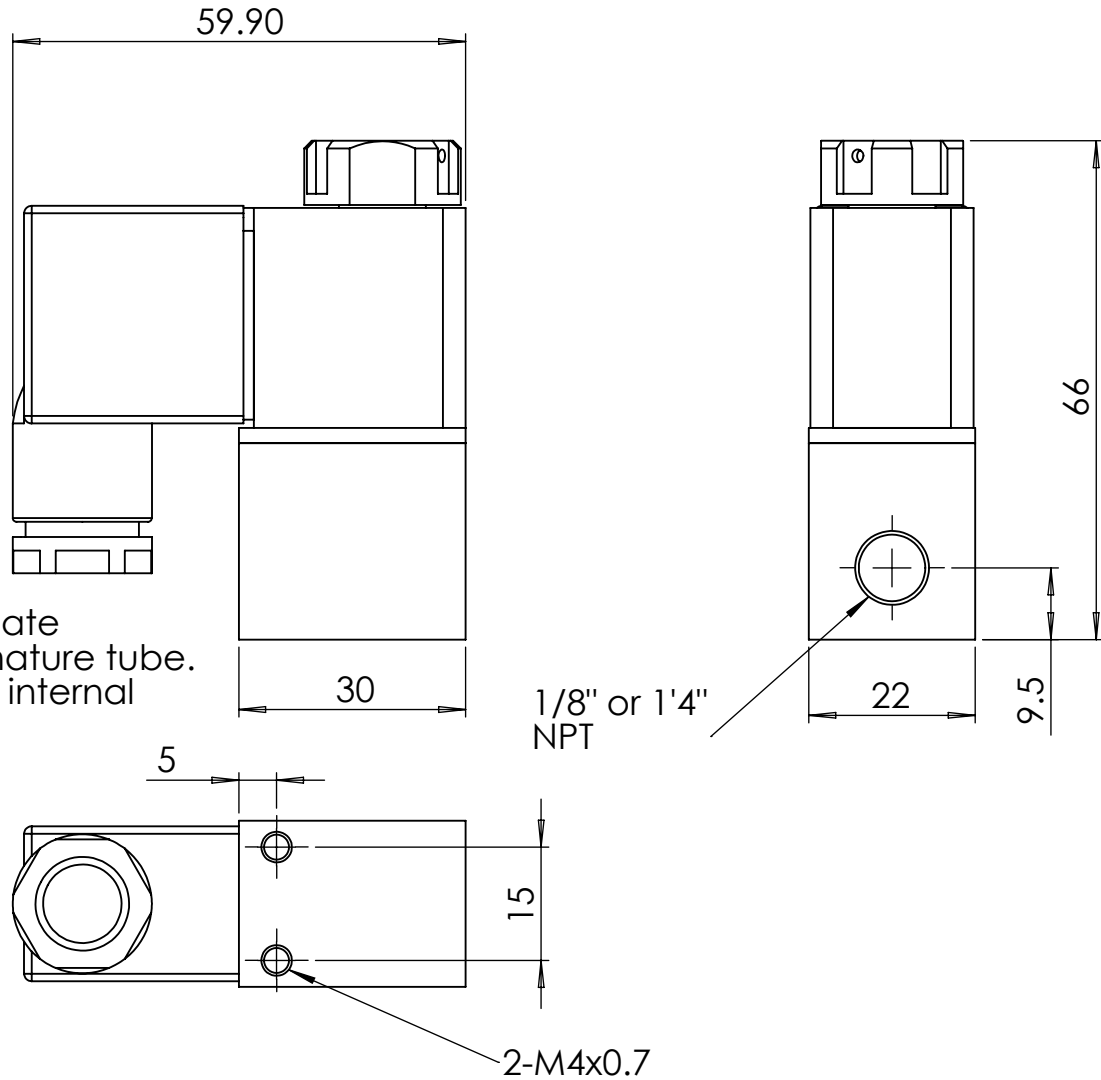

NOTE: 2V035 has an alternate coil nut, with exposed armature tube. The armature tube has an internal 10-32 threaded port.

Part Number:

2V025 + 2V035

Direct Acting Aluminum Solenoid Valve, 2-Way or 3-Way

11x8.5