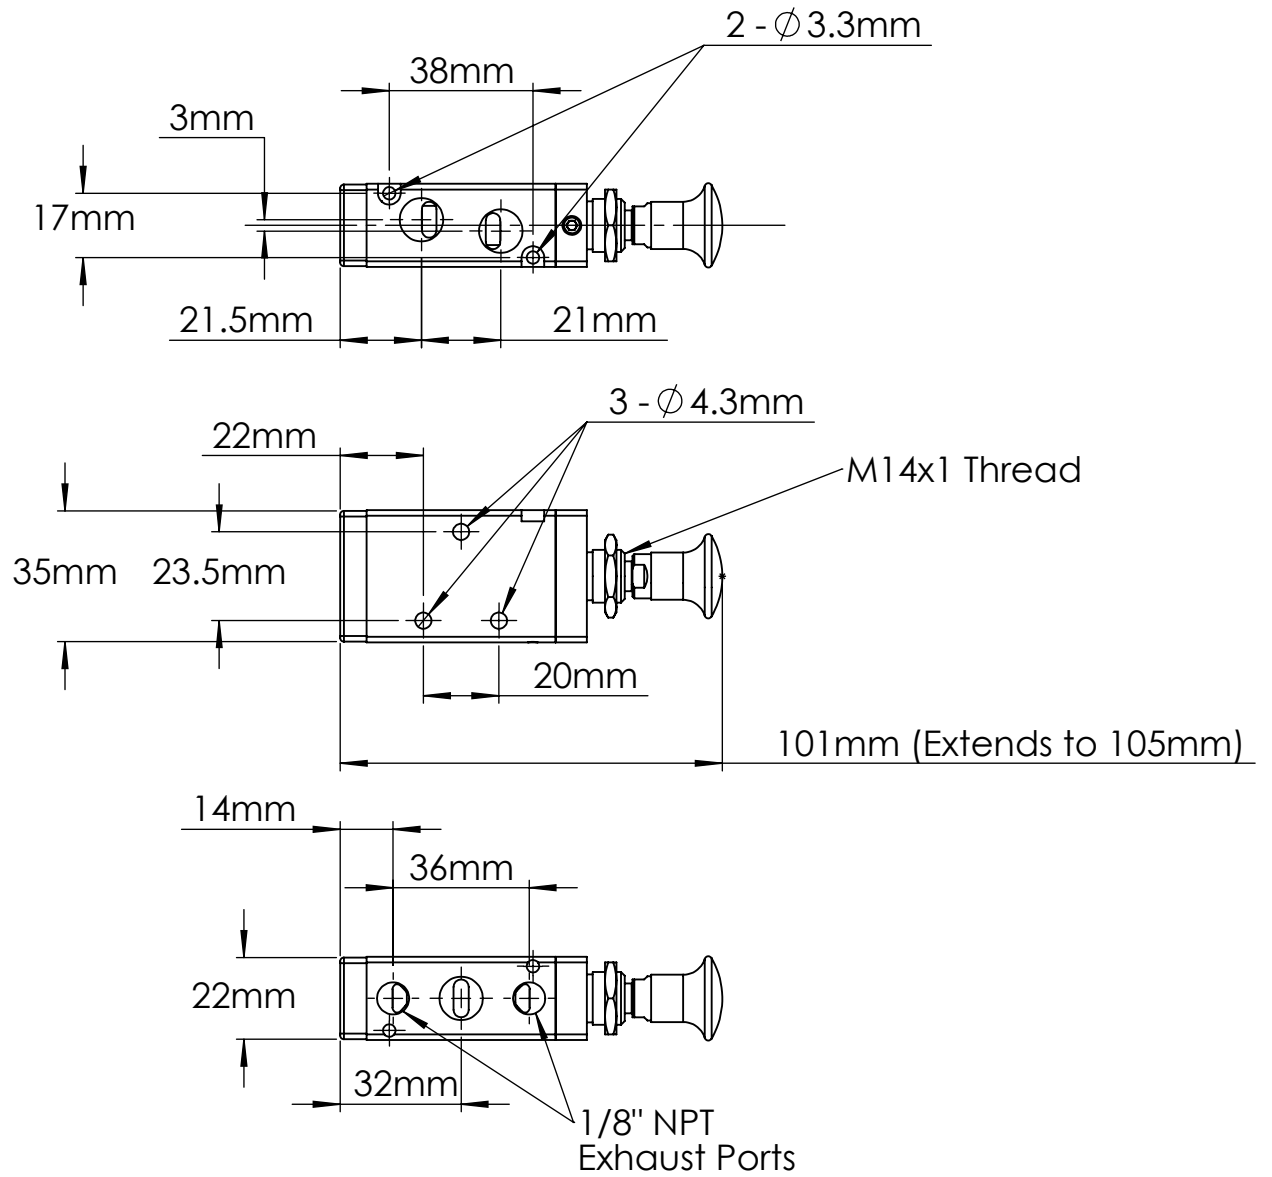

Updated Version

***NOTE: Available as either Detented (-M) or Non-Detented (-S)**

Part Number:

4R210-1/4

4-Way Manual Air Valve, 2-Position Push/Pull Handle*, 1/4" NPT

11x8.5

kfi