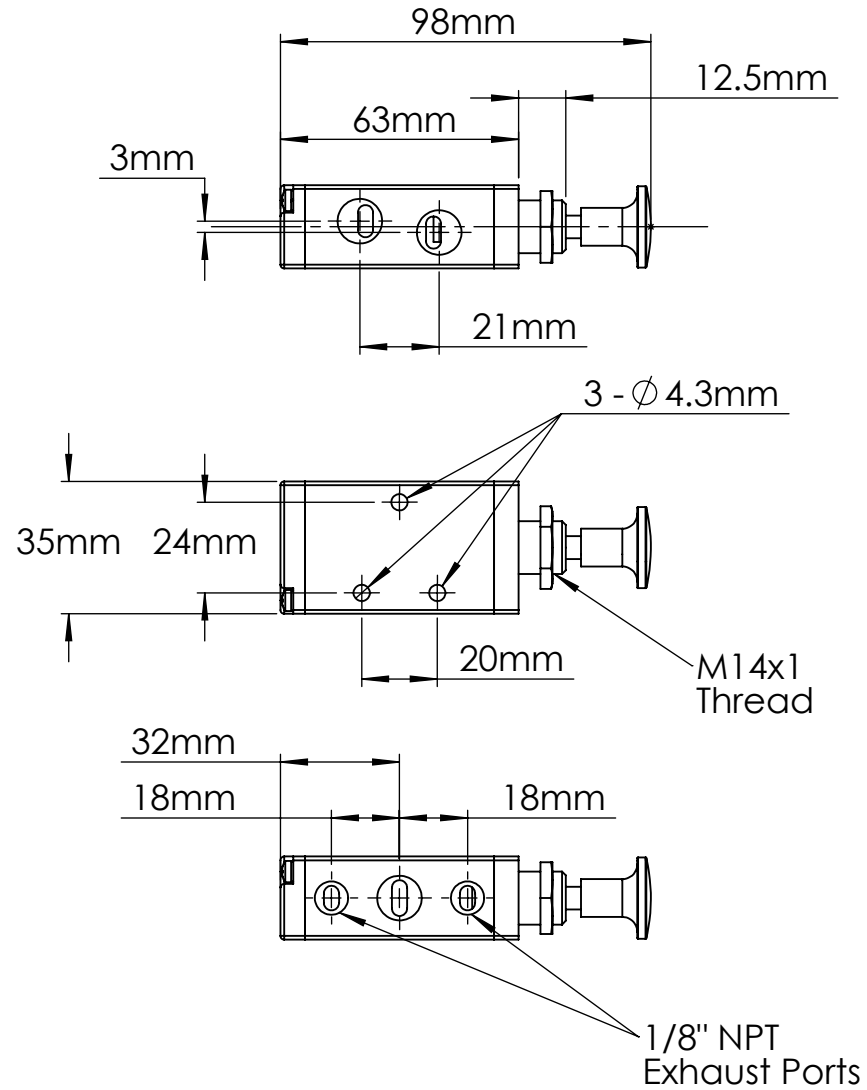

**Original Version**

**\*NOTE: Available as either Detented (-M) or Non-Detented (-S)**

Part Number:

**4R210-1/4**

4-Way Manual Air Valve, 2-Position Push/Pull Handle\*, 1/4" NPT

11x8.5

kfi