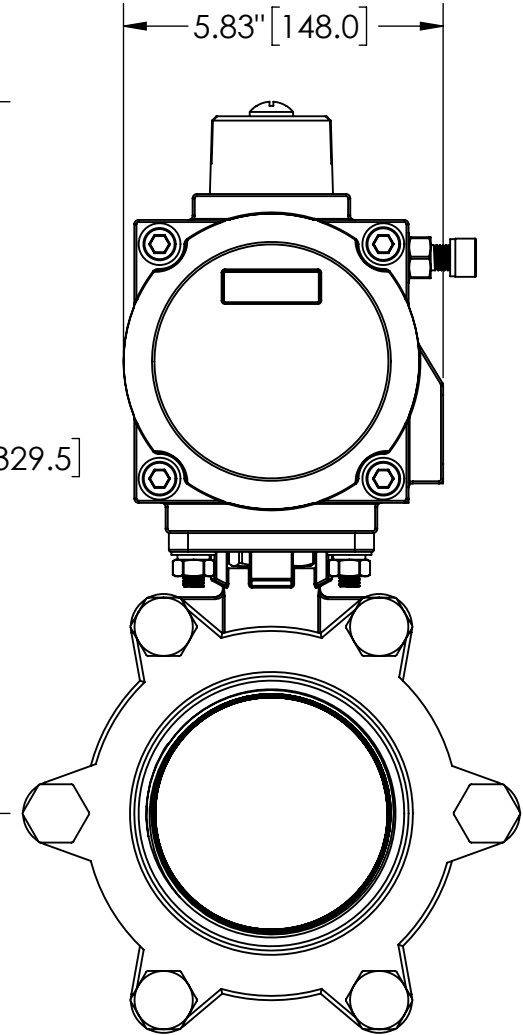

7.86" [199.7]

9.11" [231.4]

8.00" [203.3]

14.04" [356.5]

12.97" [329.5]

9.88" [251.0]

5.83" [148.0]

Part Number:

KD4

Double Acting, Air Actuated Ball Valve, 4" NPT

11x8.5

aet