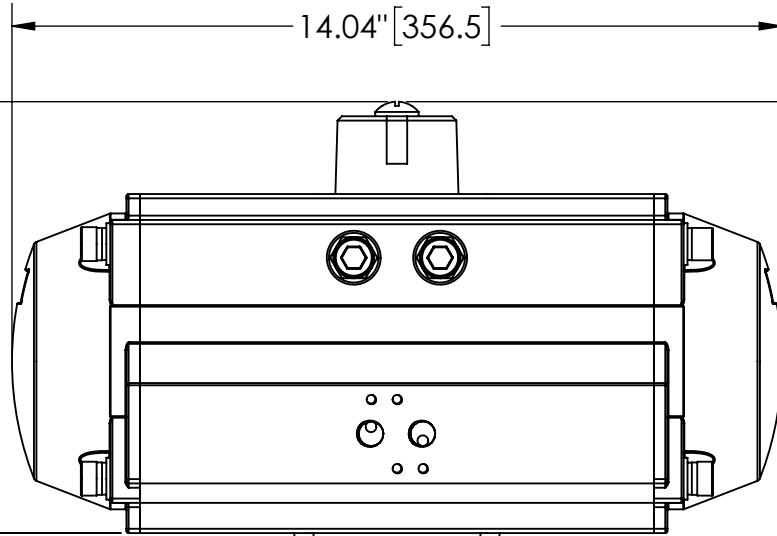

7.86" [199.7]

9.11" [231.4]

8.00" [203.3]

14.04" [356.5]

12.97" [329.5]

9.88" [251.0]

5.83" [148.0]

Part Number:

KD4

Double Acting, Air Actuated Ball Valve, 4" NPT

11x8.5

aet