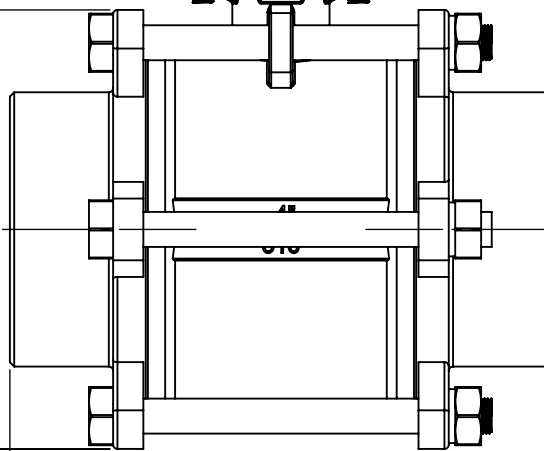

7.86" [199.7]

9.11" [231.4]

8.00" [203.3]

14.04" [356.5]

12.97" [329.5]

9.88" [251.0]

5.83" [148.0]

Part Number:

KD4

Double Acting, Air Actuated Ball Valve, 4" NPT

11x8.5

aet