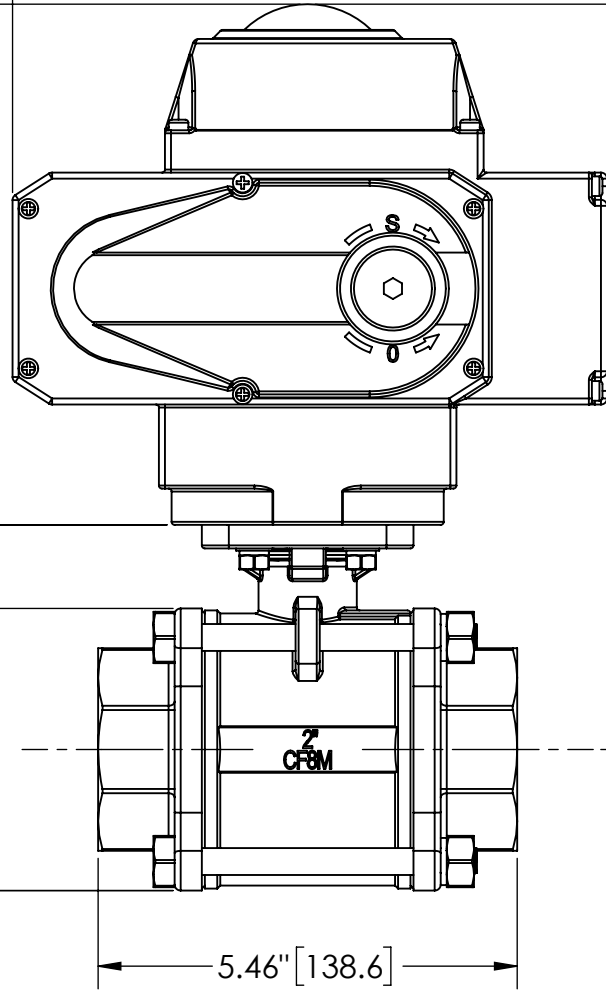

6.78" [172.2]

4.76" [121.0]

3.67" [93.3]

7.74" [196.6]

9.70" [246.5]

5.46" [138.6]

5.64" [143.3]

Part Number:

E2

Electrically Actuated Ball Valve, 2" NPT

11x8.5

aet