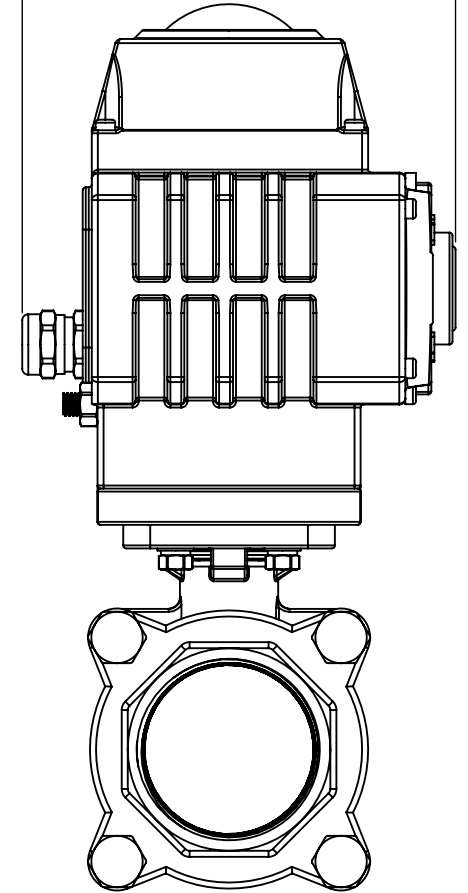

6.78" [172.2]

4.76" [121.0]

3.67" [93.3]

7.74" [196.6]

9.70" [246.5]

5.46" [138.6]

5.64" [143.3]

Part Number:

E2

Electrically Actuated Ball Valve, 2" NPT

11x8.5

aet