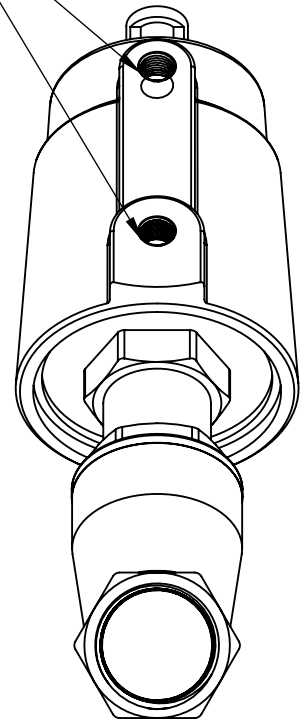

1/8" NPT

Part Number:

2KD1

Double Acting Air Actuated Angle Seat Valve, 1" NPT

11x8.5

aet